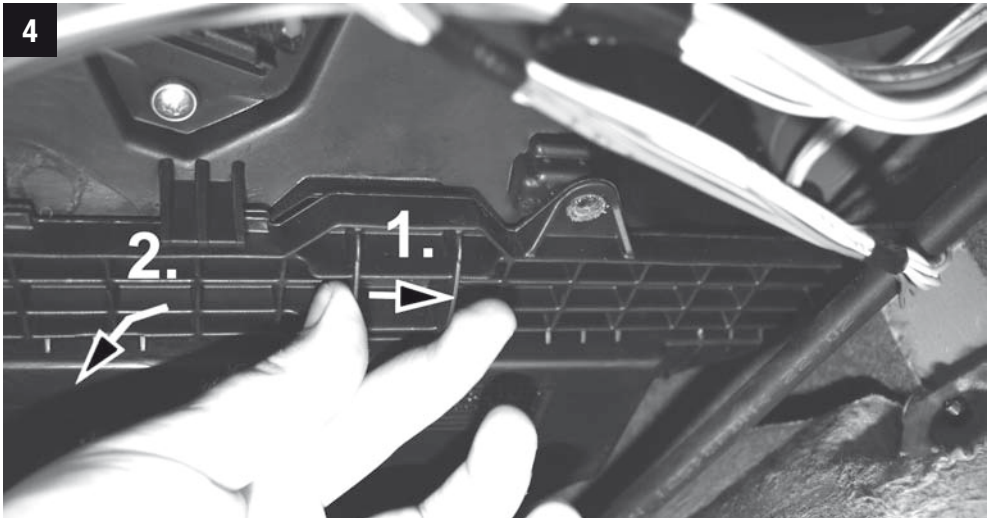

## CU/CUK 2225

CU/CUK 2225

7x

TX20

MANN+HUMMEL GMBH · Automotive Aftermarket · 71631 Ludwigsburg · Germany  
Customer Service Center, Germany: +49 (0) 71 41 98-25 50, Fax. +49 (0) 71 41 98-25 58  
Other countries: Tel. +49 (0) 71 41 98-28 80, Fax. +49 (0) 71 41 98-25 58  
customer-service@mann-hummel.com  
www.mann-filter.com