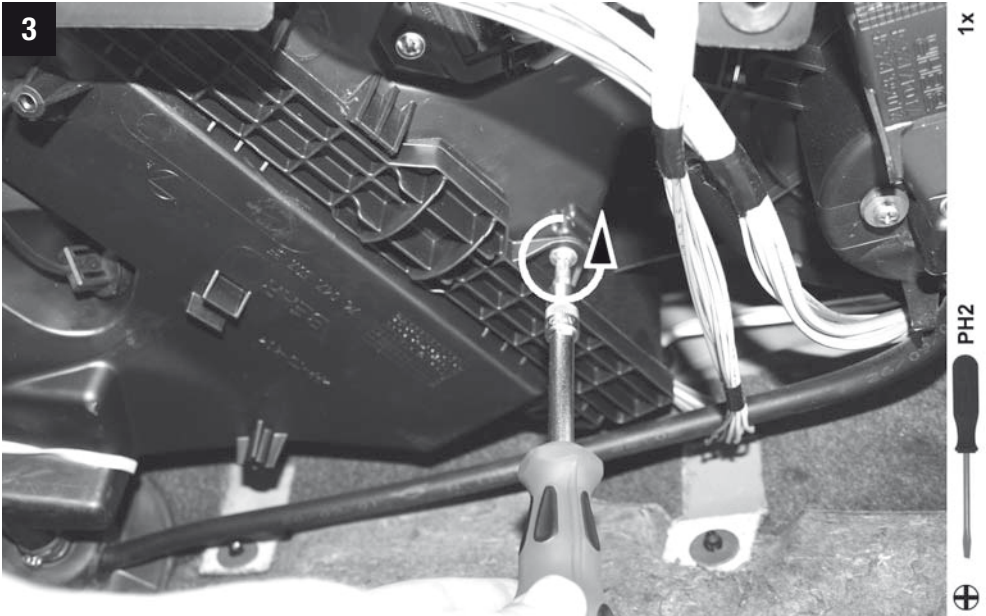

## CU/CUK 2225

CU/CUK 2225

7x

TX20

MANN+HUMMEL GMBH · Automotive Aftermarket · 71631 Ludwigsburg · Germany  
Customer Service Center, Germany: +49 (0) 71 41 98-25 50, Fax. +49 (0) 71 41 98-25 58  
Other countries: Tel. +49 (0) 71 41 98-28 80, Fax. +49 (0) 71 41 98-25 58  
customer-service@mann-hummel.com  
www.mann-filter.com