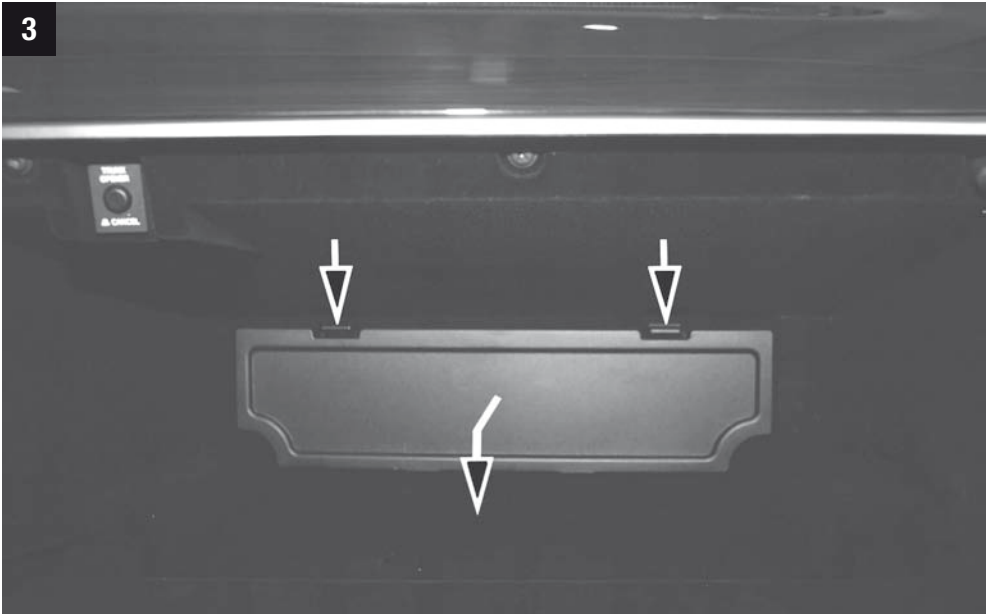

CU/CUK 2345

Lexus