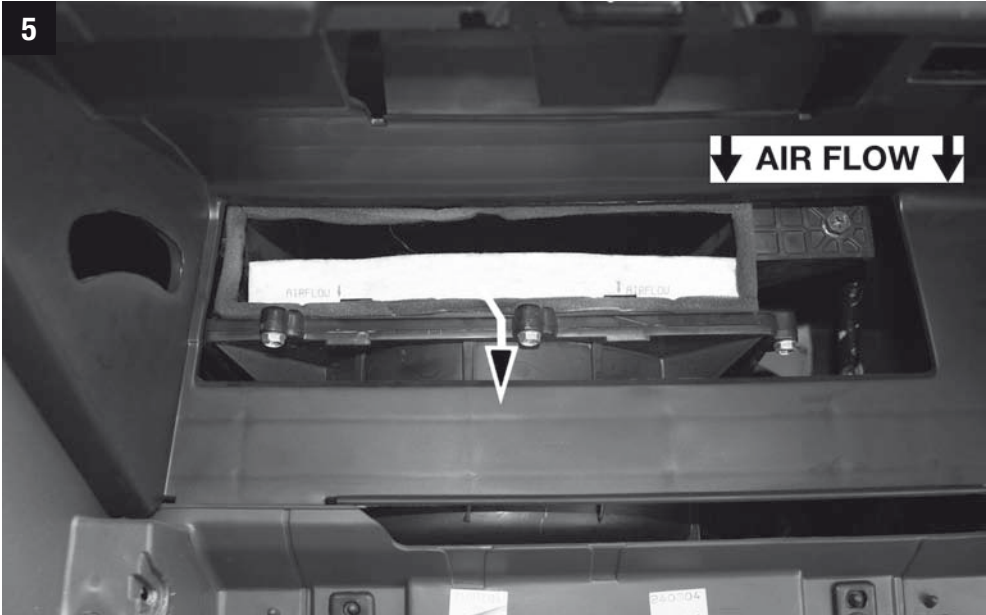

4

CU/CUK 2345

Nissan

5

CU/CUK 2345

MANN+HUMMEL GMBH · Automotive Aftermarket · 71631 Ludwigsburg · Germany
Customer Service Center, Germany: +49 (0) 71 41 98-25 50, Fax. +49 (0) 71 41 98-25 58
Other countries: Tel. +49 (0) 71 41 98-28 80, Fax. +49 (0) 71 41 98-25 58
customer-service@mann-hummel.com
www.mann-filter.com