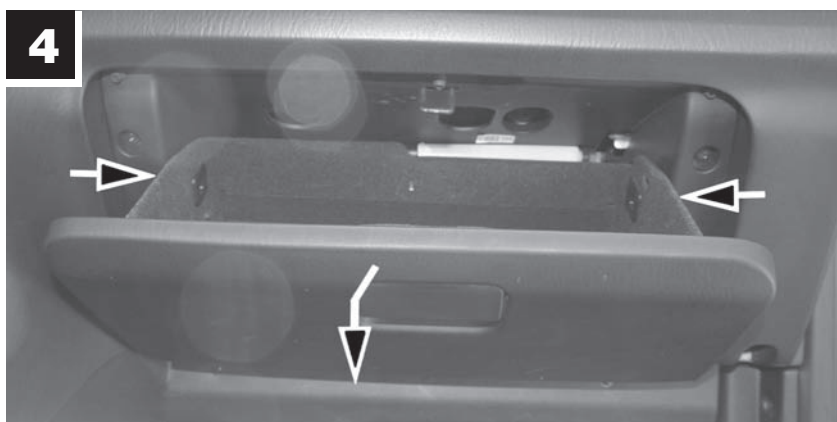

CU 2441

Hyundai

 30 min.

**MANN
FILTER**

CU 2441 Hyundai

MANN+
HUMMEL

MANN+HUMMEL GMBH

Automotive Aftermarket, 71631 Ludwigsburg, Germany