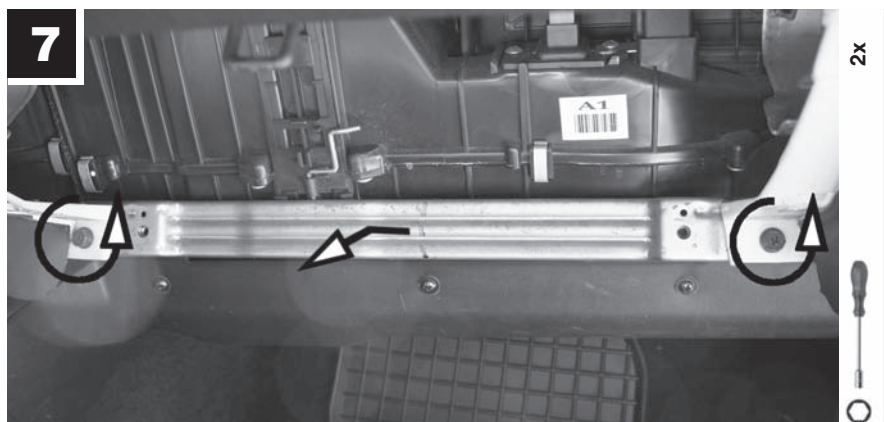

CU 2441

Hyundai

 30 min.

**MANN
FILTER**

CU 2441 Hyundai

MANN+
HUMMEL

MANN+HUMMEL GMBH

Automotive Aftermarket, 71631 Ludwigsburg, Germany