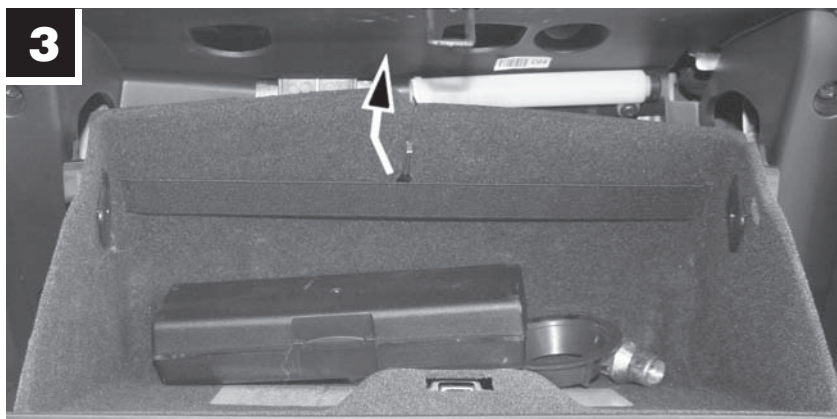

CU 2441

Hyundai

 30 min.

**MANN
FILTER**

CU 2441 Hyundai

MANN+
HUMMEL

MANN+HUMMEL GMBH

Automotive Aftermarket, 71631 Ludwigsburg, Germany