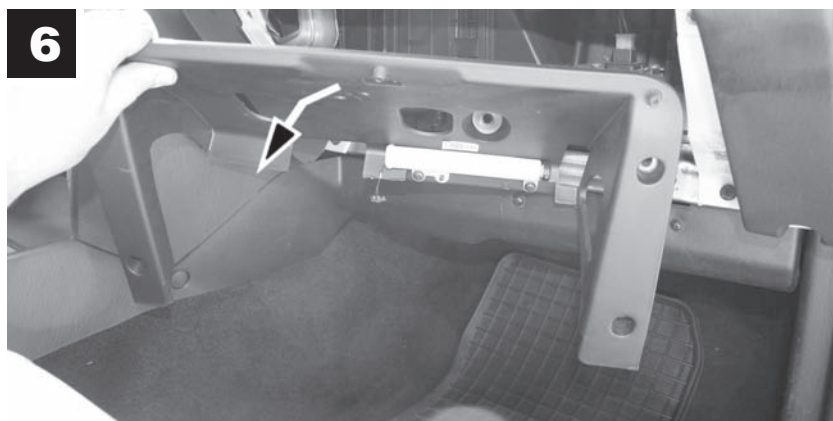

CU 2441

Hyundai

 30 min.

**MANN
FILTER**

CU 2441 Hyundai

MANN+
HUMMEL

MANN+HUMMEL GMBH

Automotive Aftermarket, 71631 Ludwigsburg, Germany