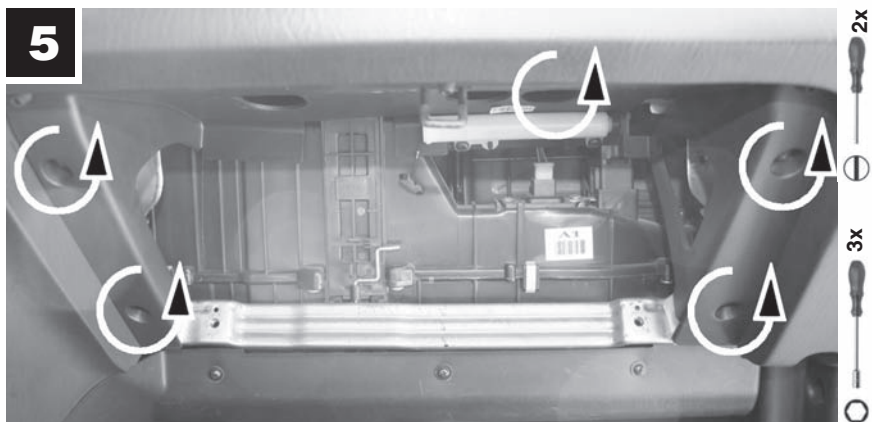

CU 2441

Hyundai

 30 min.

**MANN
FILTER**

CU 2441 Hyundai

MANN+
HUMMEL

MANN+HUMMEL GMBH

Automotive Aftermarket, 71631 Ludwigsburg, Germany